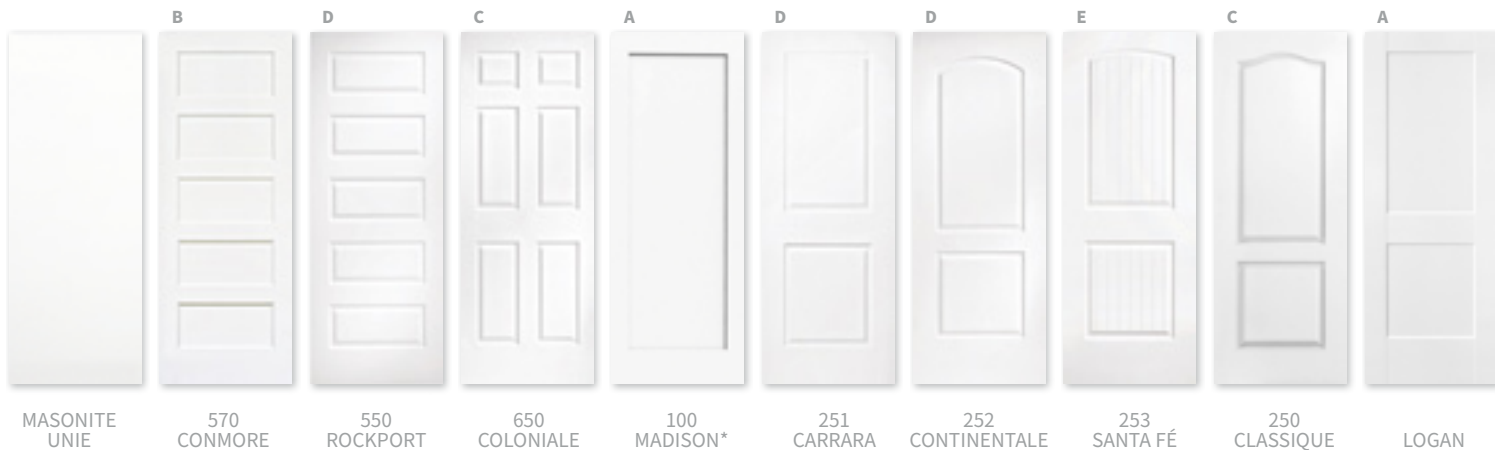

# Boiseries / Mouldings

Fibre de bois / MDF	30-31
Pin jointé / Jointed Pine	32
Architecturales / Architectural	33

# Escaliers / Stairs

Marches / Bullnose	36
Mouleurs / Mouldings	37
Mains courantes / Handrails	38-39
Poteaux / Posts	40-41
Barreaux / Balusters	43-45
Limons d'acier / Steel Beam	46-47

Portes de  
**Masonite**  
 Masonite Doors

PORTE 100 MADISON

PORTE 251 CARRARA

PORTE LIVINGSTON

A  
TEXTURE LISSE  
SMOOTH TEXTURE

B  
TEXTURE LISSE  
SMOOTH TEXTURE

C  
TEXTURE GRAIN DE BOIS  
WOOD GRAIN TEXTURE

D  
TEXTURE LISSE  
SMOOTH TEXTURE

E  
TEXTURE LISSE  
SMOOTH TEXTURE