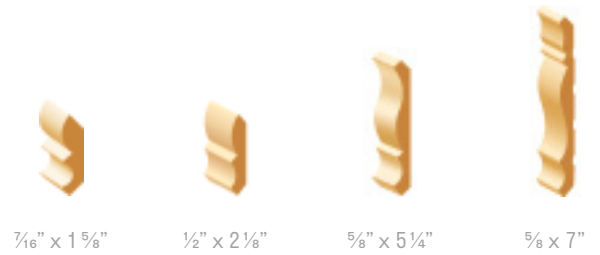

ogees Crown Mouldings

7/16" x 1 5/8"

1/2" x 2 1/8"

5/8" x 5 1/4"

5/8" x 7"