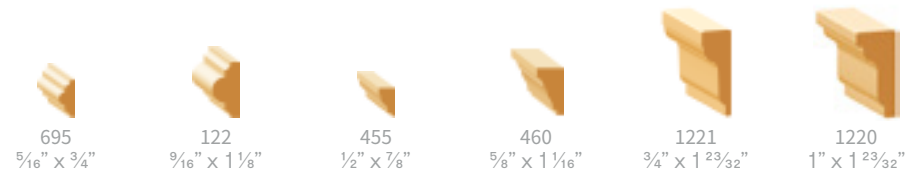

MOULURES DÉCO DECORATIVE MOULDINGS

695
5/16" x 3/4"

122
9/16" x 1 1/8"

455
1/2" x 7/8"

460
5/8" x 1 1/16"

1221
3/4" x 1 23/32"

1220
1" x 1 23/32"